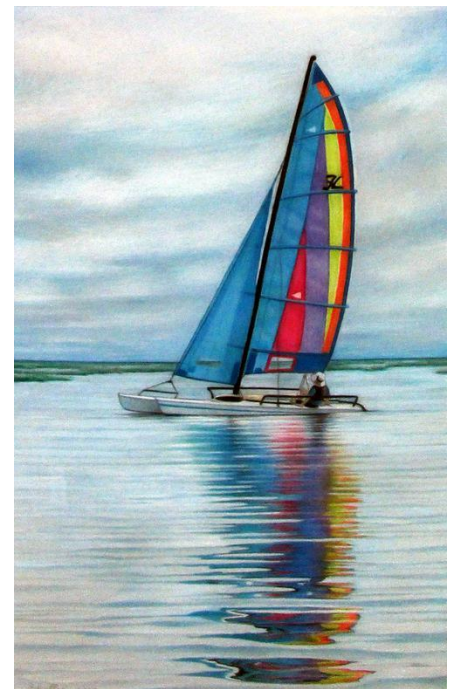

There's always something interesting that we can see from our porch, even if only the flip flops I've just kicked off. I keep an old beloved but substantial easel beside the door to my porch, also a TV tray. I take both out the short, very short, distance to my spot of the day, carrying no more supplies than 3 brushes, 4 tubes of paint, a canvas or W/C paper, a small jar of water or turpenoid, a rag, and very few little friends! For a break, I can crawl onto a chaise lounge and peruse my work.

Voila! The lazy woman's approach to summertime painting!

Lonny

Stafford Avenue Show

Pen and Ink by Phil Meara

Tuckerton Show

Painting by Cathy Heller

Upcoming Shows

Stafford Gallery